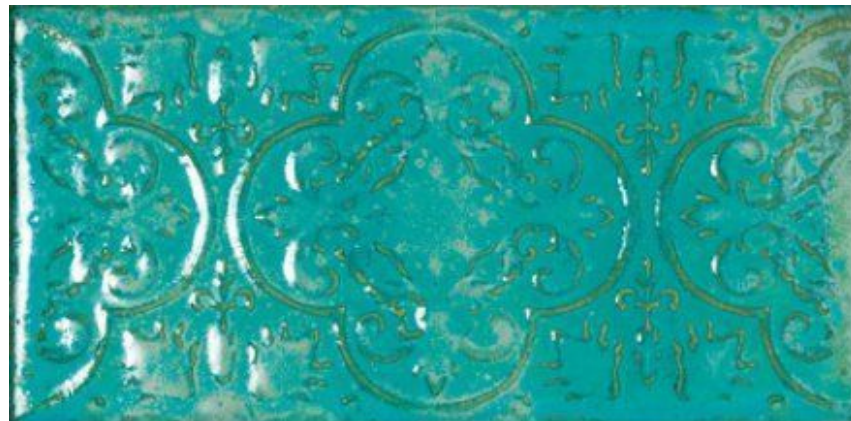

ZURBARAN

PORCELAIN TILES / WALL & FLOOR APPLICATION

11.2 X 22.4cm. / 4.5" x 9"

7 MIXED DESIGNS

TURQUESA